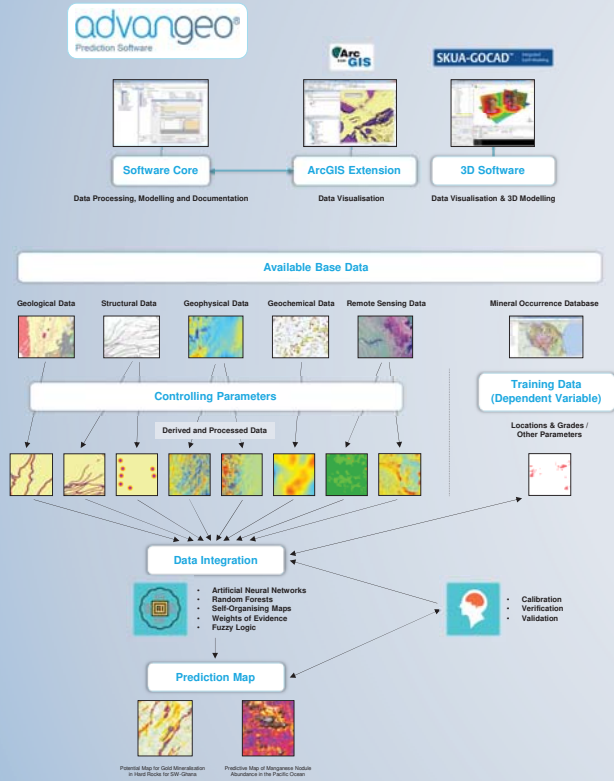

Exploration Targeting Mineral Predictive Mapping