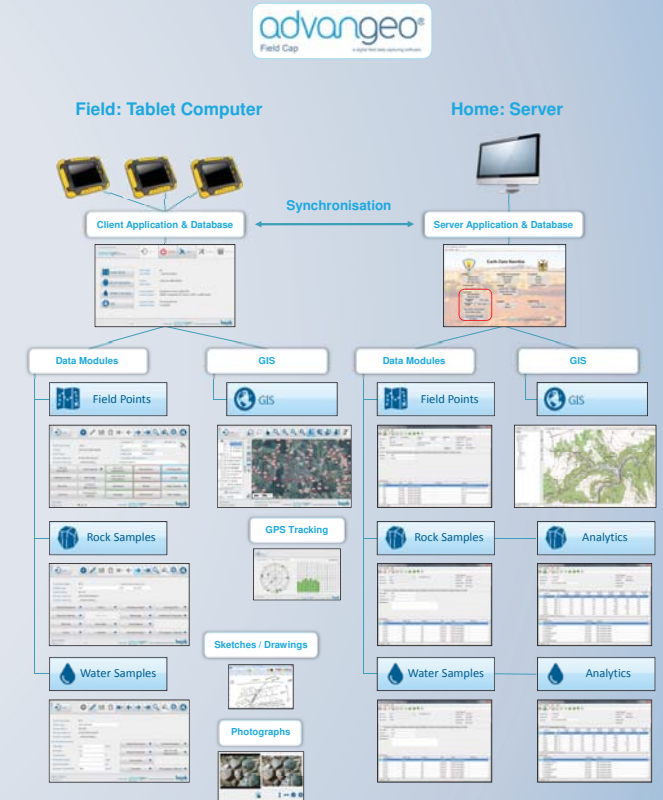

Digital Field Book

Find us on:

- www.facebook.com/BeakConsultantsGmbH
- www.linkedin.com/company/beak-consultants-gmbh
- www.twitter.com/beakconsultants

postmaster@beak.de
www.beak.de
www.advangeo.com

Find us on:

- www.facebook.com/BeakConsultantsGmbH
- www.linkedin.com/company/beak-consultants-gmbh
- www.twitter.com/beakconsultants

postmaster@beak.de
www.beak.de
www.advangeo.com

Find us on:

- www.facebook.com/BeakConsultantsGmbH
- www.linkedin.com/company/beak-consultants-gmbh
- www.twitter.com/beakconsultants

postmaster@beak.de
www.beak.de
www.advangeo.com