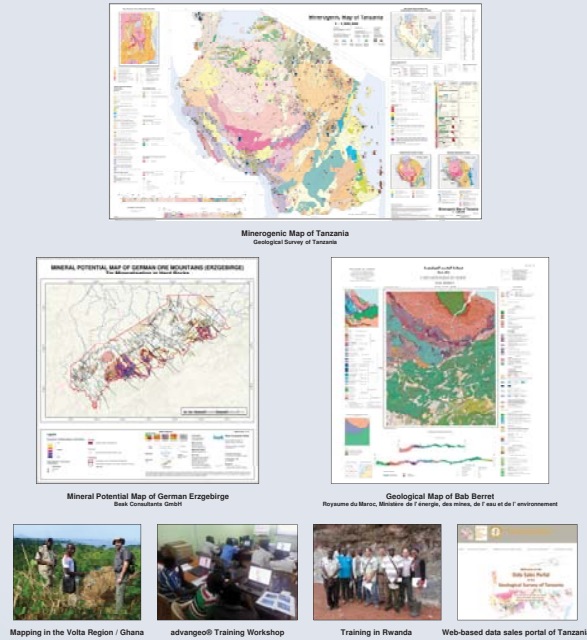

Geological Mapping Cartography Mining Sector Support Investment Attraction Capacity Building