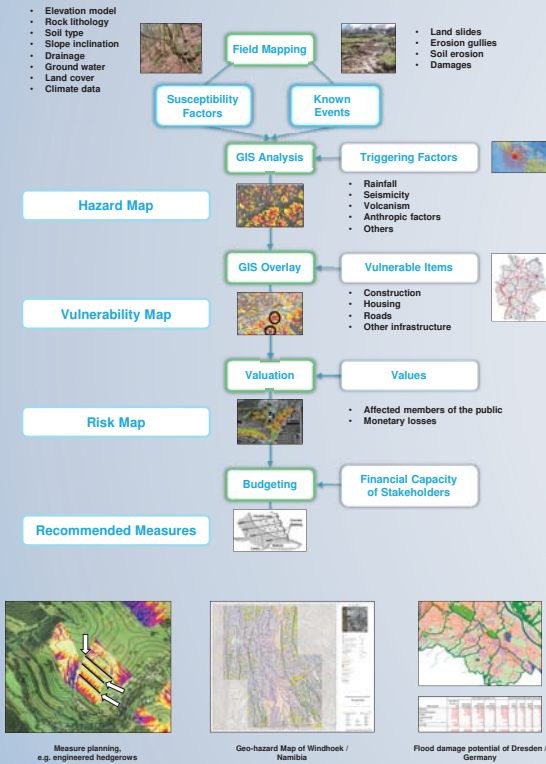

Geo-hazard Predictive Mapping Risk Analysis